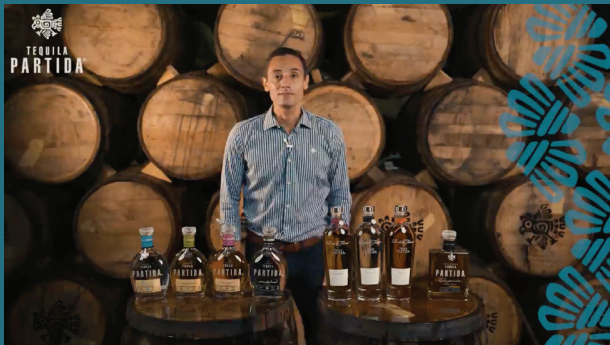

# THE ORIGINAL ADDITIVE FREE TEQUILA SINCE 2005

MEET  
JOSÉ VALDEZ

MEET  
JOSÉ VALDEZ  
VERTICAL

BRAND  
INTRODUCTION

BRAND  
INTRODUCTION  
VERTICAL

FULL VIDEO

## PARTIDA LA FAMILIA

PARTIDA BLANCO

PARTIDA BLANCO  
VERTICAL

PARTIDA REPOSADO

PARTIDA REPOSADO  
VERTICAL

PARTIDA AÑEJO

PARTIDA AÑEJO  
VERTICAL

PARTIDA CRISTALINO