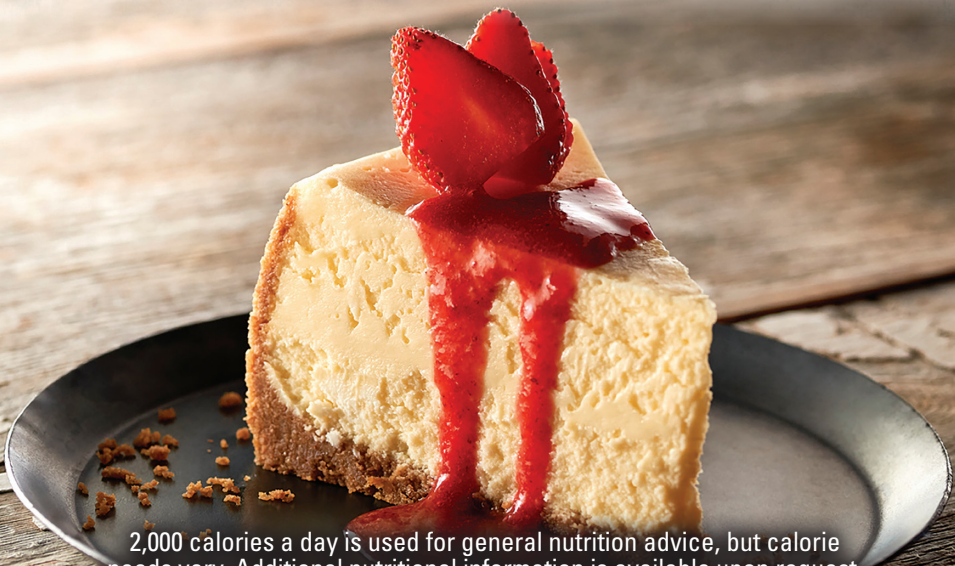

CHEESECAKE 11.99

New York Style Cheesecake with fresh Strawberry Sauce (720 cal)

2,000 calories a day is used for general nutrition advice, but calorie needs vary. Additional nutritional information is available upon request.

We have made an effort to provide accurate nutritional information but deviations can occur due to availability of ingredients, substitutions, and the hand-crafted nature of most items.

BG_BB_T1_1125